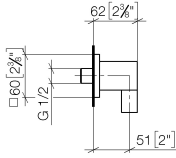

Wall elbow - Chrome

IMO

28 450 980

- 3/8" shower outlet
- rosette 60 x 60 mm
- 1/2" connection

Intrinsic protection against back flow.

Fits: IMO, MEM, CL.1, CYO

	Chrome	28 450 980-00
	Brushed Platinum	28 450 980-06
	Platinum	28 450 980-08
	Durabress (23kt Gold)	28 450 980-09
	Dark Chrome	28 450 980-19
	Brushed Durabress (23kt Gold)	28 450 980-28
	Matte Black	28 450 980-33
	Brushed Bronze	28 450 980-42
	Brushed Champagne (22kt Gold)	28 450 980-46
	Champagne (22kt Gold)	28 450 980-47
	Brushed Chrome	28 450 980-93
	Brushed Dark Platinum	28 450 980-99

Recommended miscellaneous

- Concealed wall elbow -** 35 085 970 90
- max. recess depth 163 mm
  - min. recess depth 90 mm

28 450 980

mm [inches]

Flow rate chart

Certificates

IAPMO\_4976 (5).    Belgaqua\_22\_280\_2    WRAS\_2310091.    WRAS\_1807022.  
7\_7.

28 450 980

Spare parts list

No.	Item Number	Name	Quantity used	Delivery time
1	09 16 01 014 90	ring	1	2
2	90 23 01 141 00 90	back-flow preventer	1	2
3	09 24 03 116 20 90	nipple	1	2
4	09 14 10 008 90	seal	1	2
5	09 14 10 142 90	seal	1	2
6	09 30 30 054 90	screw	1	2
7	09 31 11 026 90	pin	1	2
8	09 27 82 006-00	rosette	1	10
9	09 11 03 046-00	connection	1	10
10	09 31 11 005 90	pin	1	2
11	90 14 10 077 00 90	seal	1	2
12	09 24 03 107 20 90	nipple	1	2
13	90 21 02 069 00-00	cover	1	10